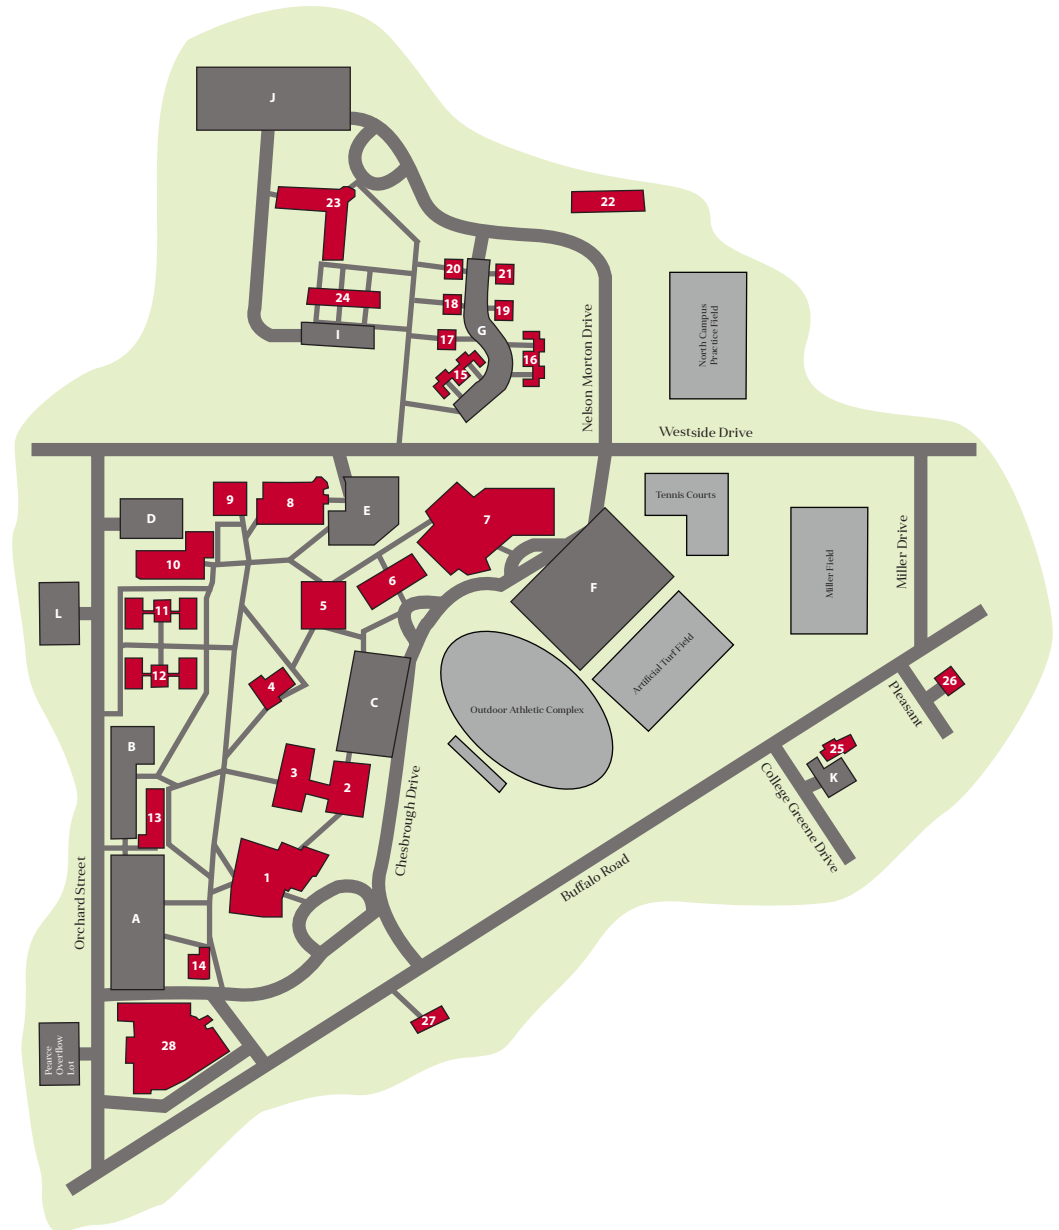

ROBERTS WESLEYAN COLLEGE

Campus Map

Parking Lots

- A. B.T. Roberts Memorial Hall
- B. Carpenter Hall/Quads
- C. Lower Campus
- D. B. Thomas Golisano Library
- E. Upper Rinker Community Service Center
- F. Voller Athletic Center
- G. Townhouses
- I. Beeson Apartments
- J. Davison Hall
- K. Chesbro Center
- L. Orchard Street

Buildings

- 1. Howard Stowe Roberts Cultural Life Center
 - Lower Level
 - Andrews B. Hale Auditorium
 - Davison Art Gallery
 - Shewan Recital Hall
 - Upper Level
 - CLC Box Office
- 2. Crothers Science & Nursing Center
- 3. Merlin G. Smith Hall
- 4. Cox Hall
- 5. Hastings Center for Academics
- 6. Rinker Community Service Center
 - Lower Level
 - Finance
 - Human Resources
 - Registration
 - Student Development
 - Treasurer
 - Upper Level
 - Admissions
 - Advancement
 - Brand and Marketing Communications
 - Office of the President
 - Office of Academic Affairs
- 7. Voller Athletic Center
 - Lower Level
 - Athletic Facilities
 - Upper Level
 - Bookstore
 - Campus Safety and Security
 - Chaplain
 - Mailroom
 - Print Shop
 - Wellness Center
- 8. Garlock Dining Commons
 - Ellen Stowe Roberts Dining Room
- 9. Miner Hall
- 10. B. Thomas Golisano Library
- 11. Magill Hall and Updyke Hall

- 12. Anderson Hall — I.T. Services and O'Brien Hall
- 13. Carpenter Hall
- 14. B.T. Roberts Memorial Hall — Northeastern Seminary
- 15. Adams Hall
- 16. Dailey Hall
- 17. DeBarr Hall
- 18. Mohnkern Hall
- 19. Sittig Hall

- 20. Morrow Hall
- 21. Whittingham Hall
- 22. CPI
- 23. Davison Hall
- 24. Beeson Apartments
- 25. Chesbro Center
- 26. Gruendike Complex
 - Facilities Department
- 27. President's Residence
- 28. Pearce Memorial Church