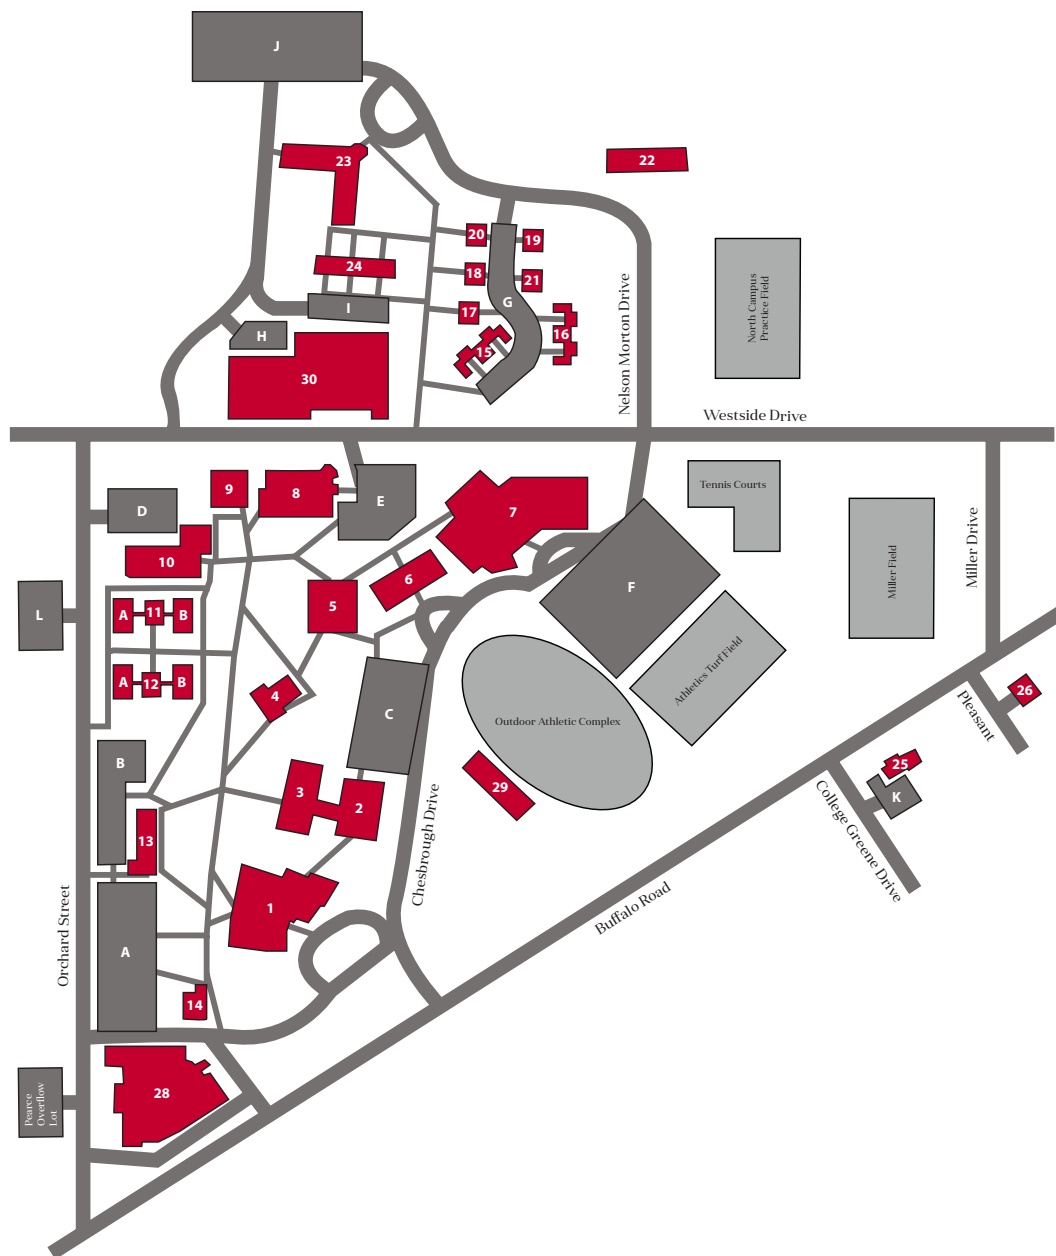

- A. B.T. Roberts Memorial Hall
- B. Carpenter Hall/Quads
- C. Lower Campus
- D. B. Thomas Golisano Library
- E. Upper Rinker Community Service Center
- F. Voller Athletic Center
- G. Townhouses
- H. Golisano Community Engagement Center
- I. Beeson Apartments
- J. Davison Hall
- K. Chesbro Center
- L. Orchard Street

Buildings

1. Howard Stowe Roberts Cultural Life Center
  - Lower Level
    - Andrews B. Hale Auditorium
    - Davison Art Gallery
    - Shewan Recital Hall
  - Upper Level
    - CLC Box Office
2. Crothers Science & Nursing Center
3. Merlin G. Smith Hall
4. Edward P. Cox Memorial Hall
5. Hastings Center for Academics
6. Rinker Community Service Center
  - Lower Level
    - Finance
    - Human Resources
    - Registration
    - Student Life
    - Student Financial Services
  - Upper Level
    - Admissions
    - Advancement
    - Brand and Marketing Communications
    - Office of the President
    - Office of Academic Affairs
7. Voller Athletic Center
  - Lower Level
    - Athletic Facilities
  - Upper Level
    - Bookstore
    - Campus Safety and Security
    - Chaplain
    - Mailroom
    - Print Shop
    - Wellness Center
8. Garlock Dining Commons
  - Ellen Stowe Roberts Dining Room
9. Miner Hall
10. B. Thomas Golisano Library
11. North Commons
  - 11A. Updyke Hall
  - 11B. Magill Hall
12. South Commons
  - 12A. Anderson Hall — I.T. Services
  - 12B. O'Brien Hall
13. Adella P. Carpenter Hall
14. B.T. Roberts Memorial Hall
  - Northeastern Seminary
15. Adams Hall
16. Dailey Hall
17. DeBarr Hall
18. Mohnkern Hall
19. Sittig Hall

20. Morrow Hall
21. Whittingham Hall
22. CPI
23. Davison Hall
24. Beeson Apartments
25. Chesbro Center
26. Gruendike Complex
  - Facilities Department
28. Pearce Memorial Church
29. Stadium/Field House
30. Golisano Community Engagement Center